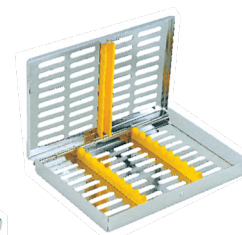

## Spring Holding Cassette

Specially designed to minimise the contact area while locking of instruments inside the cassette. Each instrument is held by separate spring. Further it can equally hold thicker and thinner instruments in one arrangement of the cassette.

# Micro Instrument Cassettes

## Fine Mesh Cassette

Fine Mesh cassettes are ideal when instruments are required to be cleaned by all around water flow.

ITEM CODE	SIZES (mm)
SV-4148	178x64x32
SV-4149	178x114x32
SV-4150	203x140x38

ITEM CODE	SIZES (mm)
SV-3010	180x60x22
SV-3011	180x125x22