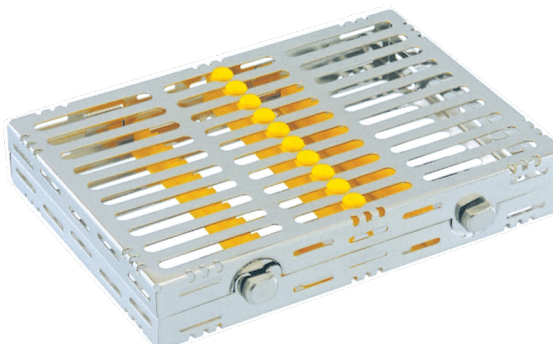

## Fine Mesh Cassette

Fine Mesh cassettes are ideal when instruments are required to be cleaned by all around water flow.

ITEM CODE	SIZES (mm)
SV-4148	178x64x32
SV-4149	178x114x32
SV-4150	203x140x38

ITEM CODE	SIZES (mm)
SV-3010	180x60x22
SV-3011	180x125x22

ITEM CODE	SIZES (mm)
SV-3012	184x145x34
SV-3013	184x74x34
SV-3014	184x74x34

ITEM CODE	SIZES (mm)
SV-3017	280x183x32

Call 1300 995 132 now to order  
OR email [sales@surgivision.com.au](mailto:sales@surgivision.com.au)